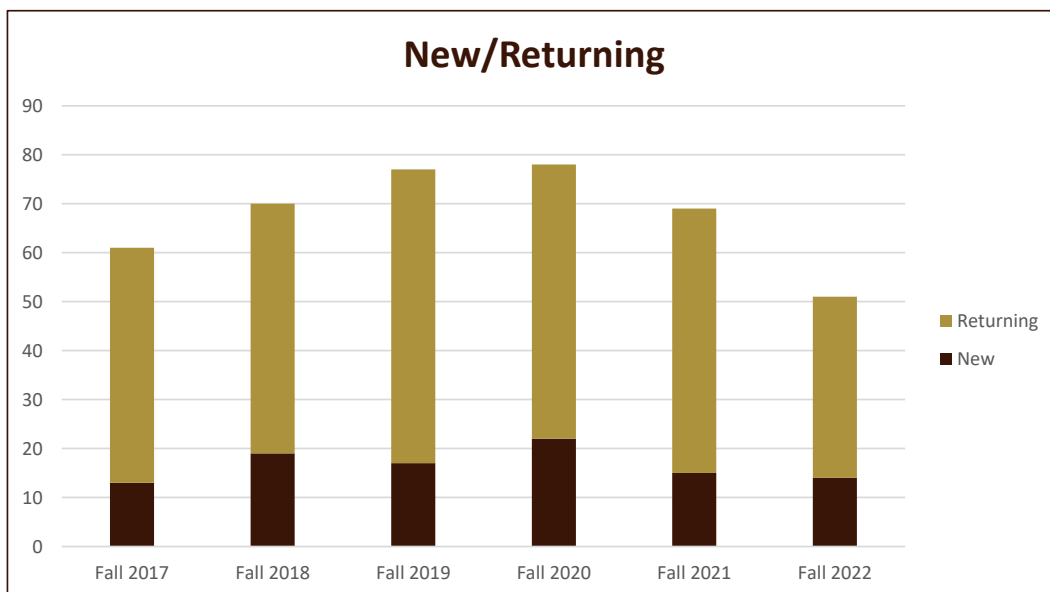

SMSU Justice Administration Program Data

Majors Enrolled

Academic Years 2017-18 to 2022-23

Using Fall Semester data (Fall 2017 to Fall 2022) for Term specific measures

Enrollment by Class						
	Fall 2017	Fall 2018	Fall 2019	Fall 2020	Fall 2021	Fall 2022
1 - Freshmen	12	15	18	29	16	15
2 - Sophomore	17	18	17	16	17	11
3 - Junior	8	21	17	18	19	12
4 - Senior	24	15	24	15	17	13
5 - Previous Degree		1	1			
Grand Total	61	70	77	78	69	51

SMSU Justice Administration Program Data

Majors Enrolled

Academic Years 2017-18 to 2022-23

Using Fall Semester data (Fall 2017 to Fall 2022) for Term specific measures

Enrollment by FT/PT		Fall 2017	Fall 2018	Fall 2019	Fall 2020	Fall 2021	Fall 2022
Full		58	63	71	74	61	50
Part		3	7	6	4	8	1
Grand Total		61	70	77	78	69	51

New/Return Headcount		Fall 2017	Fall 2018	Fall 2019	Fall 2020	Fall 2021	Fall 2022
New		13	19	17	22	15	14
Returning		48	51	60	56	54	37
Grand Total		61	70	77	78	69	51

SMSU Justice Administration Program Data