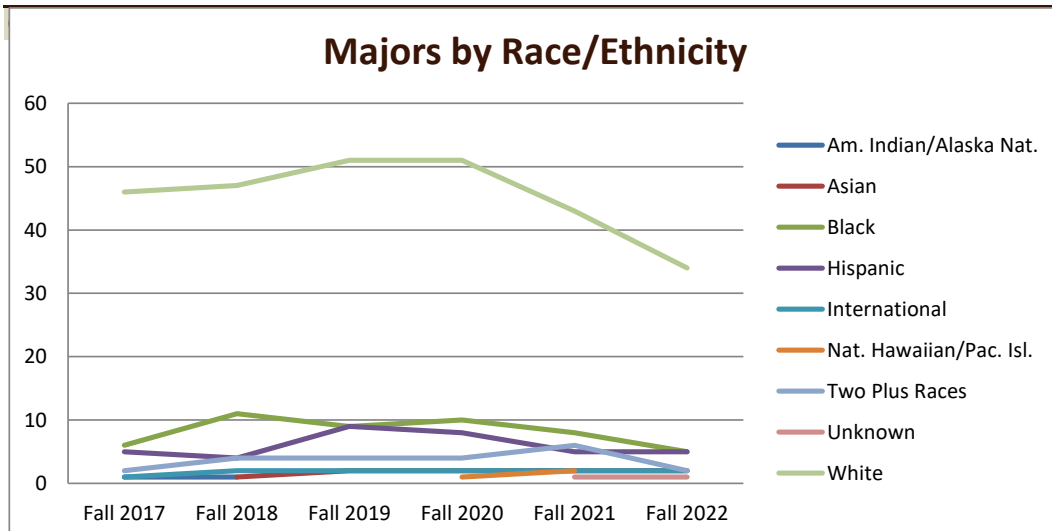

SMSU Justice Administration Program Data

Majors Enrolled

Academic Years 2017-18 to 2022-23

Using Fall Semester data (Fall 2017 to Fall 2022) for Term specific measures

Enrollment by Term						
	2018	2019	2020	2021	2022	2023
Fall	61	70	77	78	69	51
Spring	67	69	75	79	60	55
Summer	15	18	14	16	11	10

SMSU Justice Administration Program Data

Majors Enrolled

Academic Years 2017-18 to 2022-23

Using Fall Semester data (Fall 2017 to Fall 2022) for Term specific measures

Enrollment by Gender						
	Fall 2017	Fall 2018	Fall 2019	Fall 2020	Fall 2021	Fall 2022
Female	25	33	32	34	31	29
Male	36	37	45	44	38	22
Grand Total	61	70	77	78	69	51

Enrollment by Race/Ethnicity						
	Fall 2017	Fall 2018	Fall 2019	Fall 2020	Fall 2021	Fall 2022
Am. Indian/Alaska Nat.	1	1				
Asian		1	2	2	2	2
Black	6	11	9	10	8	5
Hispanic	5	4	9	8	5	5
International	1	2	2	2	2	2
Nat. Hawaiian/Pac. Isl.				1	2	
Two Plus Races	2	4	4	4	6	2
Unknown					1	1
White	46	47	51	51	43	34