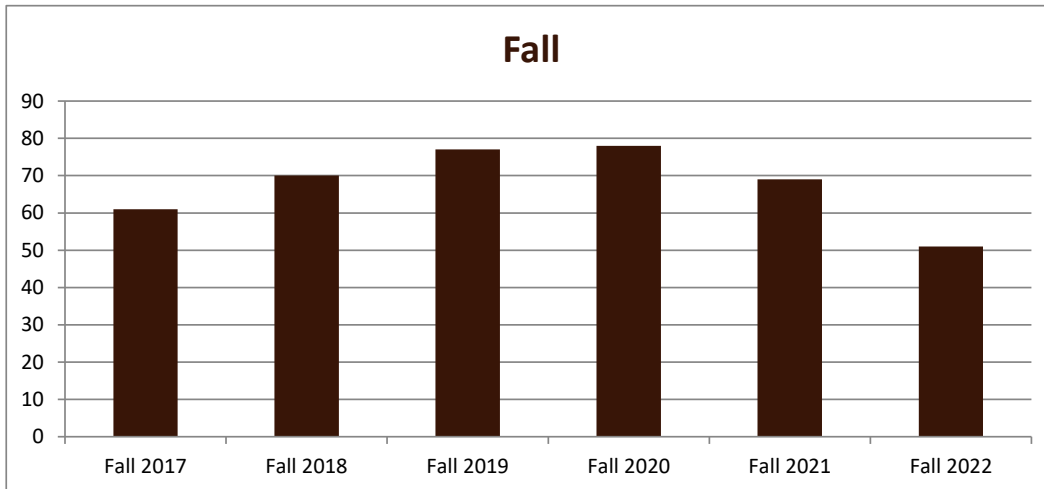

SMSU Justice Administration Program Data

Majors Enrolled

Academic Years 2017-18 to 2022-23

Using Fall Semester data (Fall 2017 to Fall 2022) for Term specific measures

Enrollment by Term						
	2018	2019	2020	2021	2022	2023
Fall	61	70	77	78	69	51
Spring	67	69	75	79	60	55
Summer	15	18	14	16	11	10

SMSU Justice Administration Program Data

Majors Enrolled

Academic Years 2017-18 to 2022-23

Using Fall Semester data (Fall 2017 to Fall 2022) for Term specific measures

Enrollment by Gender						
	Fall 2017	Fall 2018	Fall 2019	Fall 2020	Fall 2021	Fall 2022
Female	25	33	32	34	31	29
Male	36	37	45	44	38	22
Grand Total	61	70	77	78	69	51