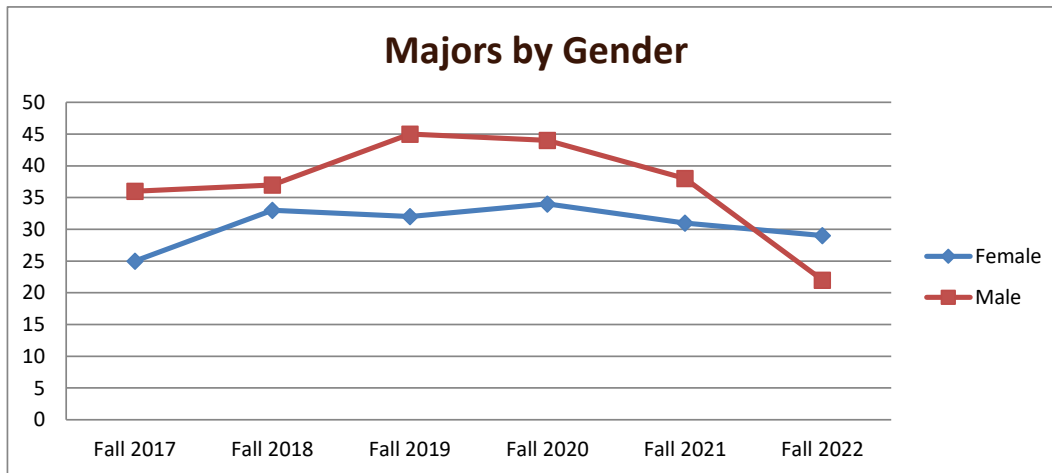

SMSU Justice Administration Program Data

Majors Enrolled

Academic Years 2017-18 to 2022-23

Using Fall Semester data (Fall 2017 to Fall 2022) for Term specific measures

Enrollment by Term						
	2018	2019	2020	2021	2022	2023
Fall	61	70	77	78	69	51
Spring	67	69	75	79	60	55
Summer	15	18	14	16	11	10

SMSU Justice Administration Program Data

Majors Enrolled

Academic Years 2017-18 to 2022-23

Using Fall Semester data (Fall 2017 to Fall 2022) for Term specific measures

Enrollment by Gender						
	Fall 2017	Fall 2018	Fall 2019	Fall 2020	Fall 2021	Fall 2022
Female	25	33	32	34	31	29
Male	36	37	45	44	38	22
Grand Total	61	70	77	78	69	51