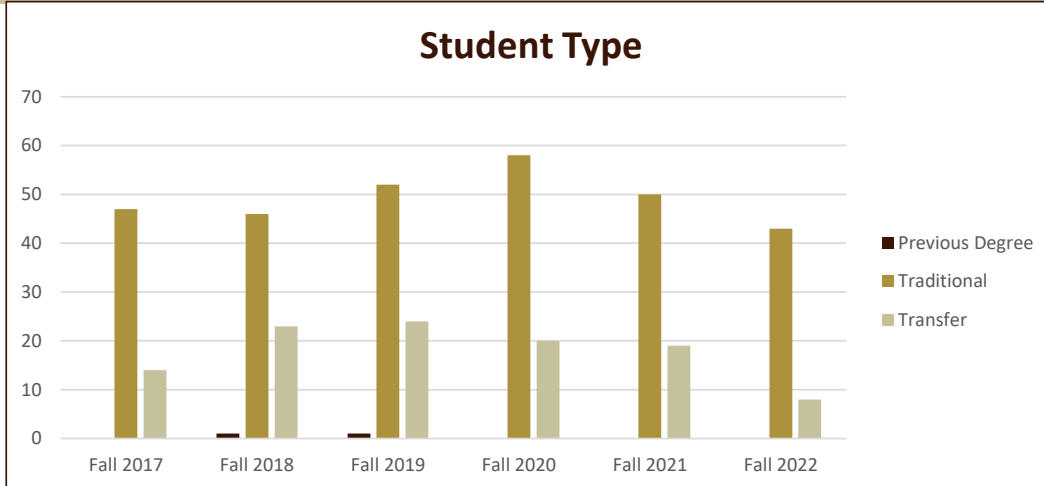

SMSU Justice Administration Program Data

Majors Enrolled

Academic Years 2017-18 to 2022-23

Using Fall Semester data (Fall 2017 to Fall 2022) for Term specific measures

Enrollment by FT/PT		Fall 2017	Fall 2018	Fall 2019	Fall 2020	Fall 2021	Fall 2022
Full		58	63	71	74	61	50
Part		3	7	6	4	8	1
Grand Total		61	70	77	78	69	51

New/Return Headcount		Fall 2017	Fall 2018	Fall 2019	Fall 2020	Fall 2021	Fall 2022
New		13	19	17	22	15	14
Returning		48	51	60	56	54	37
Grand Total		61	70	77	78	69	51

SMSU Justice Administration Program Data

Majors Enrolled

Academic Years 2017-18 to 2022-23

Using Fall Semester data (Fall 2017 to Fall 2022) for Term specific measures

Student Type	Fall 2017	Fall 2018	Fall 2019	Fall 2020	Fall 2021	Fall 2022
Previous Degree		1	1			
Traditional	47	46	52	58	50	43
Transfer	14	23	24	20	19	8
Grand Total	61	70	77	78	69	51