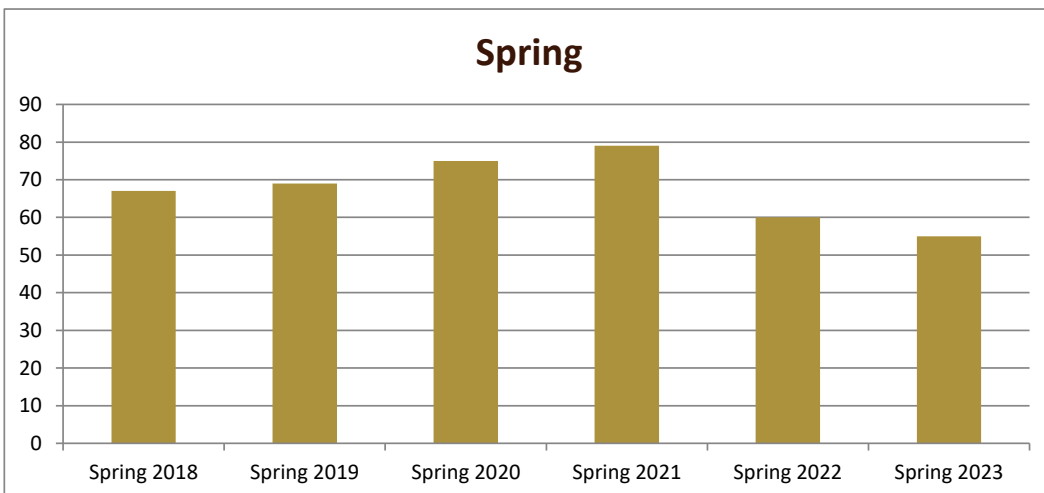

SMSU Justice Administration Program Data

Majors Enrolled

Academic Years 2017-18 to 2022-23

Using Fall Semester data (Fall 2017 to Fall 2022) for Term specific measures

Enrollment by Term						
	2018	2019	2020	2021	2022	2023
Fall	61	70	77	78	69	51
Spring	67	69	75	79	60	55
Summer	15	18	14	16	11	10

SMSU Justice Administration Program Data

Majors Enrolled

Academic Years 2017-18 to 2022-23

Using Fall Semester data (Fall 2017 to Fall 2022) for Term specific measures

Enrollment by Gender						
	Fall 2017	Fall 2018	Fall 2019	Fall 2020	Fall 2021	Fall 2022
Female	25	33	32	34	31	29
Male	36	37	45	44	38	22
Grand Total	61	70	77	78	69	51