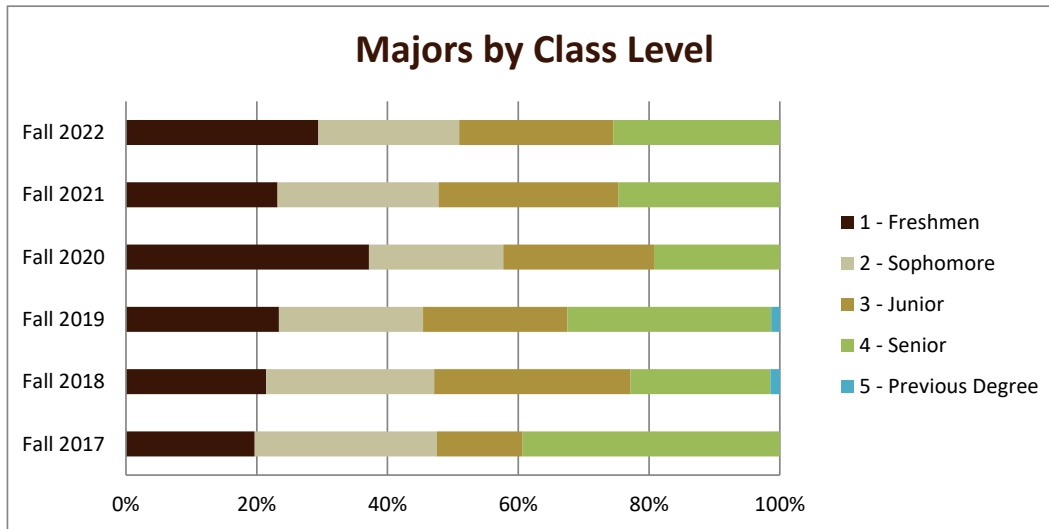

SMSU Justice Administration Program Data

Majors Enrolled

Academic Years 2017-18 to 2022-23

Using Fall Semester data (Fall 2017 to Fall 2022) for Term specific measures

Enrollment by Gender						
	Fall 2017	Fall 2018	Fall 2019	Fall 2020	Fall 2021	Fall 2022
Female	25	33	32	34	31	29
Male	36	37	45	44	38	22
Grand Total	61	70	77	78	69	51

Enrollment by Race/Ethnicity						
	Fall 2017	Fall 2018	Fall 2019	Fall 2020	Fall 2021	Fall 2022
Am. Indian/Alaska Nat.	1	1				
Asian		1	2	2	2	2
Black	6	11	9	10	8	5
Hispanic	5	4	9	8	5	5
International	1	2	2	2	2	2
Nat. Hawaiian/Pac. Isl.				1	2	
Two Plus Races	2	4	4	4	6	2
Unknown					1	1
White	46	47	51	51	43	34

SMSU Justice Administration Program Data

Majors Enrolled

Academic Years 2017-18 to 2022-23

Using Fall Semester data (Fall 2017 to Fall 2022) for Term specific measures

Enrollment by Class						
	Fall 2017	Fall 2018	Fall 2019	Fall 2020	Fall 2021	Fall 2022
1 - Freshmen	12	15	18	29	16	15
2 - Sophomore	17	18	17	16	17	11
3 - Junior	8	21	17	18	19	12
4 - Senior	24	15	24	15	17	13
5 - Previous Degree		1	1			
Grand Total	61	70	77	78	69	51

SMSU Justice Administration Program Data

Majors Enrolled

Academic Years 2017-18 to 2022-23

Using Fall Semester data (Fall 2017 to Fall 2022) for Term specific measures

Enrollment by FT/PT		Fall 2017	Fall 2018	Fall 2019	Fall 2020	Fall 2021	Fall 2022
Full		58	63	71	74	61	50
Part		3	7	6	4	8	1
Grand Total		61	70	77	78	69	51