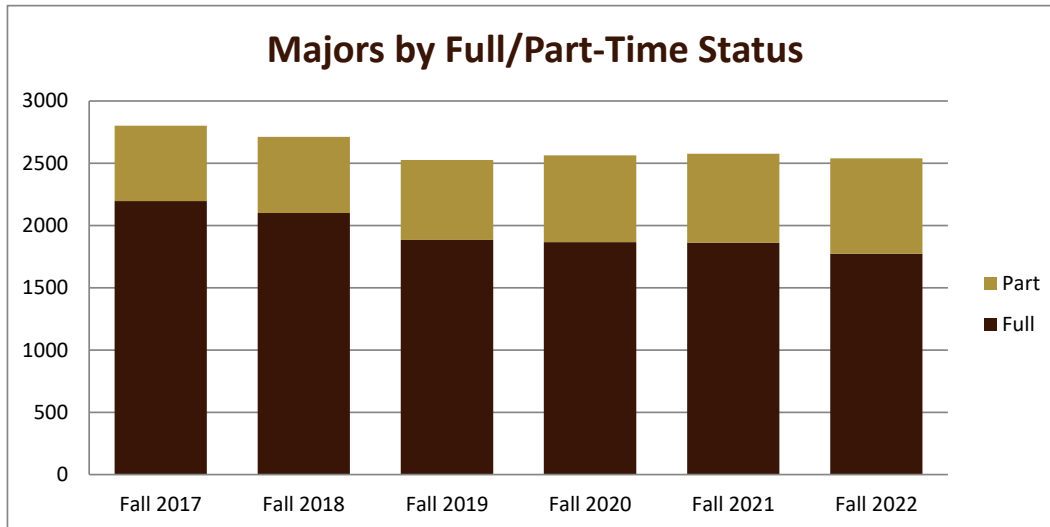

SMSU Justice Administration Program Data

Majors Enrolled

Academic Years 2017-18 to 2022-23

Using Fall Semester data (Fall 2017 to Fall 2022) for Term specific measures

Enrollment by Class						
	Fall 2017	Fall 2018	Fall 2019	Fall 2020	Fall 2021	Fall 2022
1 - Freshmen	12	15	18	29	16	15
2 - Sophomore	17	18	17	16	17	11
3 - Junior	8	21	17	18	19	12
4 - Senior	24	15	24	15	17	13
5 - Previous Degree		1	1			
Grand Total	61	70	77	78	69	51

SMSU Justice Administration Program Data

Majors Enrolled

Academic Years 2017-18 to 2022-23

Using Fall Semester data (Fall 2017 to Fall 2022) for Term specific measures

Enrollment by FT/PT		Fall 2017	Fall 2018	Fall 2019	Fall 2020	Fall 2021	Fall 2022
Full		58	63	71	74	61	50
Part		3	7	6	4	8	1
Grand Total		61	70	77	78	69	51

New/Return Headcount		Fall 2017	Fall 2018	Fall 2019	Fall 2020	Fall 2021	Fall 2022
New		13	19	17	22	15	14
Returning		48	51	60	56	54	37
Grand Total		61	70	77	78	69	51

SMSU Justice Administration Program Data